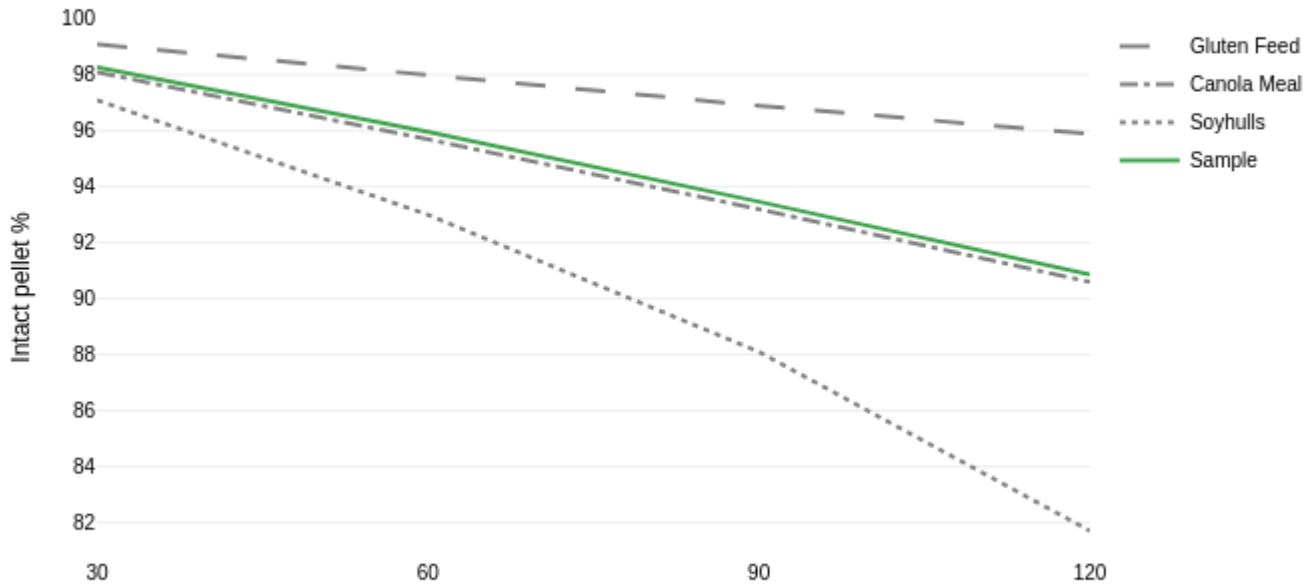

Pellet Durability

30 seconds	98.27
60 seconds	95.97
90 seconds	93.47
120 seconds	90.87
Est. time to 50%	617.43

Pellet durability vs time

*Pellet Durability is reported as percentage of sample that remains intact